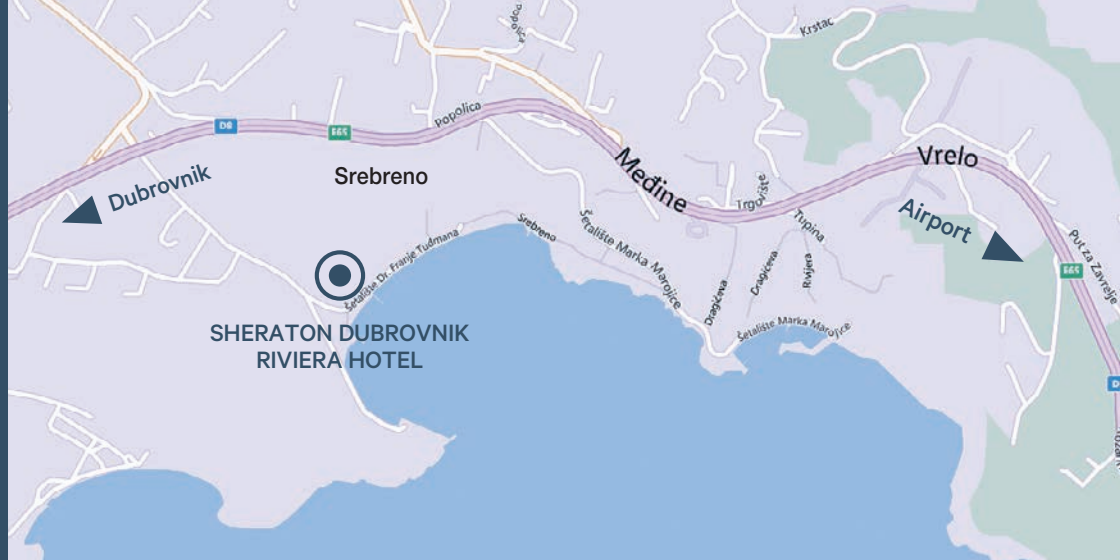

Sheraton[®]

DUBROVNIK RIVIERA HOTEL

SHERATON DUBROVNIK RIVIERA HOTEL

Šetalište dr. F. Tuđmana 17, Srebreno
20207 Mlini, Croatia
T 385 20 60 15 00
F 385 20 60 15 50
sheratondubrovnikriviera.hr
sales@sheratondubrovnikriviera.com

GPS COORDINATES

width 42° 37' 24.35" N
length 18° 11' 43.66" E

GPS KOORDINATE

širina 42° 37' 24.35" N
dužina 18° 11' 43.66" E

Creating Memorable Events

Sheraton Dubrovnik Riviera Hotel offers a variety of lavish and modern venues, ideal for all sorts of events. Whether you are planning a business meeting, large scale, high level international conferences or elegant banquets, our experienced team will carefully plan every detail of your event. One of the largest hotel congress venues in Croatia, Orlando, which can accommodate over 1000 delegates and be easily adapted to three smaller meeting rooms, along with the additional four, multifunctional meeting rooms with natural lightning; Minčeta, Lovrijenac, Lokrum and Koločep, will exceed all your expectations.

EXPLORE DUBROVNIK

Ideally located between Dubrovnik International Airport and Dubrovnik city centre, Sheraton Dubrovnik Riviera Hotel is the perfect jumping-off point for exploring the Riviera's iconic attractions, from old city walls to the mystical island Lokrum.

UPOZNAJTE DUBROVNIK

Idealno smješten između Zračne luke Dubrovnik te gradskog središta, Sheraton Dubrovnik Riviera Hotel je savršena polazišna točka za istraživanje lokalnih atrakcija, od dubrovačkih starih zidina do tajnovitog otoka Lokrum.